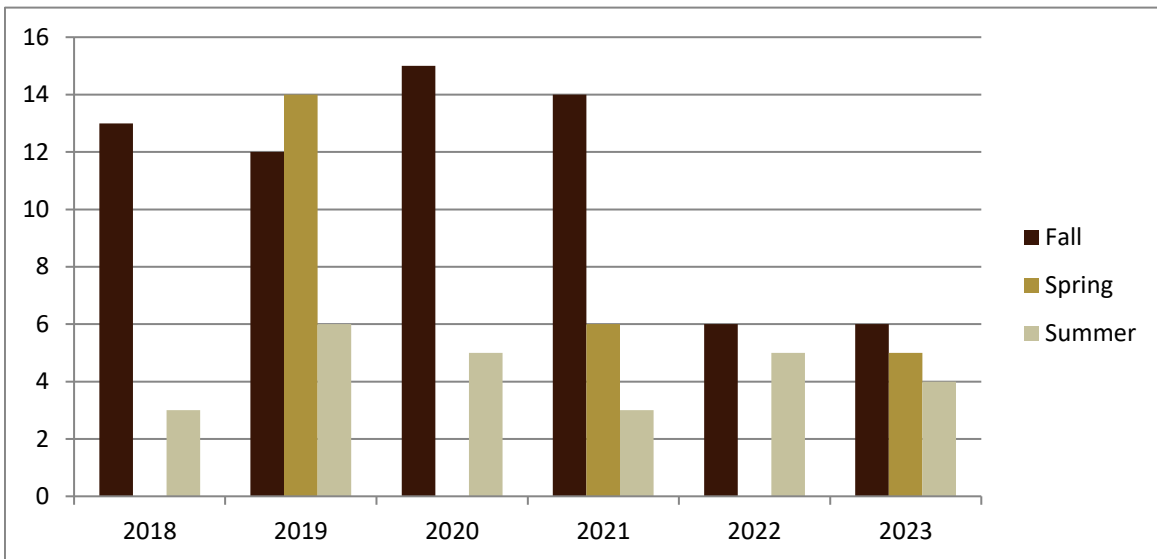

SMSU Agricultural Education Program

Course Data

Academic Years 2018 to 2023

Enrolled by Term						
	2018	2019	2020	2021	2022	2023
Fall	13	12	15	14	6	6
Spring		14		6		5
Summer	3	6	5	3	5	4
Grand Total	16	32	20	23	11	15

SMSU Agricultural Education Program

Course Data

Academic Years 2018 to 2023

Courses by Term						
	2018	2019	2020	2021	2022	2023
Fall	2	1	1	1	1	1
Spring		1		1		1
Summer	1	1	1	1	1	1
Grand Total	3	3	2	3	2	3

SMSU Agricultural Education Program

Course Data

Academic Years 2018 to 2023

Credit Hours by Term						
	2018	2019	2020	2021	2022	2023
Fall	17	12	30	14	12	24
Spring		14		6		5
Summer	3	6	5	3	5	4
Grand Total	20	32	35	23	17	33