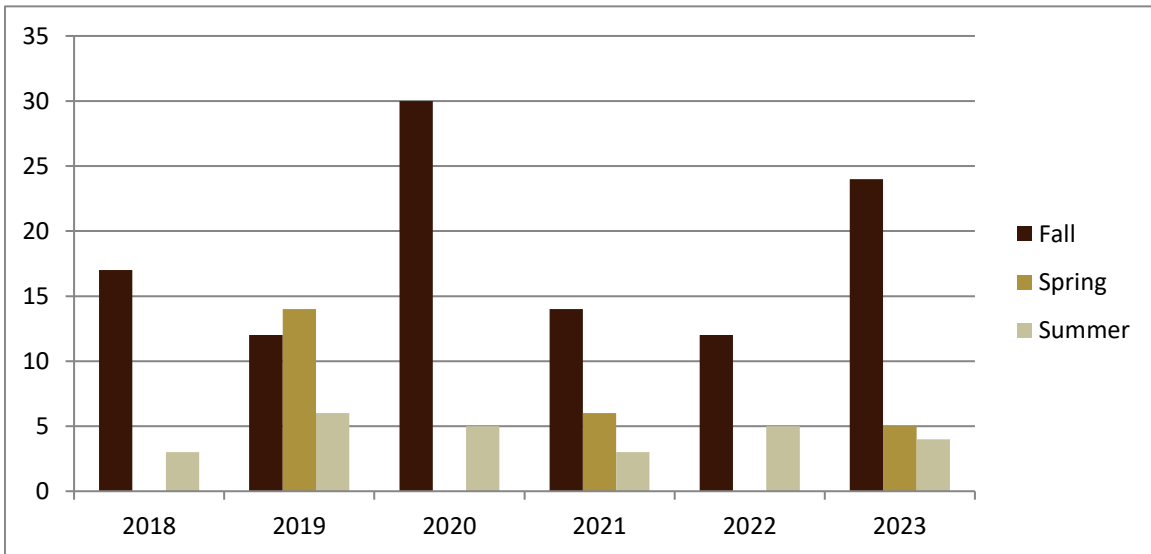

SMSU Agricultural Education Program

Course Data

Academic Years 2018 to 2023

Enrolled by Term						
	2018	2019	2020	2021	2022	2023
Fall	13	12	15	14	6	6
Spring		14		6		5
Summer	3	6	5	3	5	4
Grand Total	16	32	20	23	11	15

SMSU Agricultural Education Program

Course Data

Academic Years 2018 to 2023

Courses by Term						
	2018	2019	2020	2021	2022	2023
Fall	2	1	1	1	1	1
Spring		1		1		1
Summer	1	1	1	1	1	1
Grand Total	3	3	2	3	2	3

SMSU Agricultural Education Program

Course Data

Academic Years 2018 to 2023

Credit Hours by Term						
	2018	2019	2020	2021	2022	2023
Fall	17	12	30	14	12	24
Spring		14		6		5
Summer	3	6	5	3	5	4
Grand Total	20	32	35	23	17	33

SMSU Agricultural Education Program

Course Data

Academic Years 2018 to 2023

Credit Hours by Level						
	2018	2019	2020	2021	2022	2023
2-Lower 2	9	12		14		24
3-Upper 3	3	20	5	9	5	9
4-Upper 4	8		30		12	
Grand Total	20	32	35	23	17	33