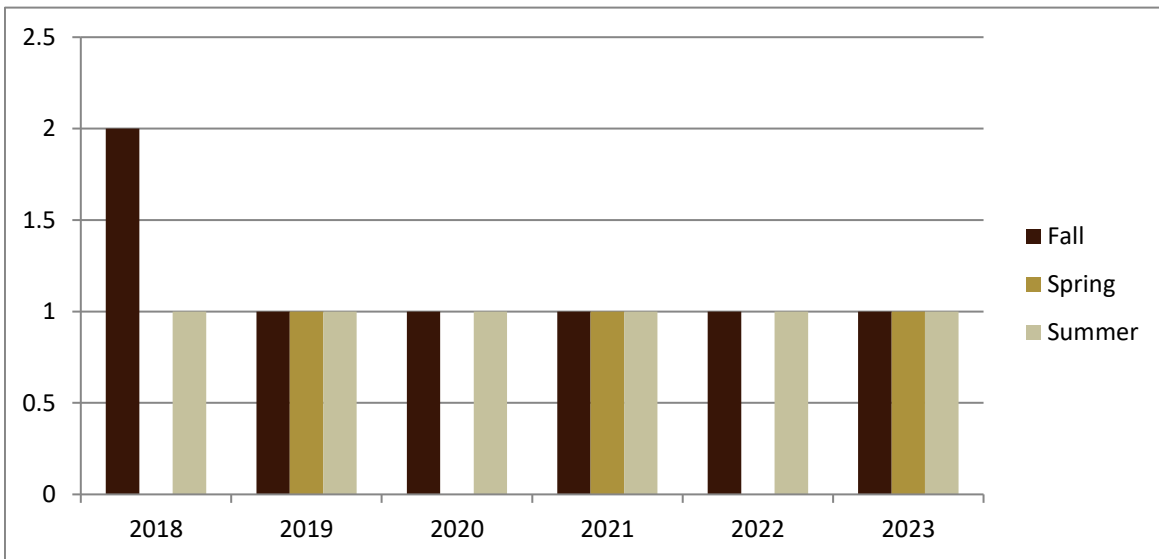

SMSU Agricultural Education Program

Course Data

Academic Years 2018 to 2023

Enrolled by Term						
	2018	2019	2020	2021	2022	2023
Fall	13	12	15	14	6	6
Spring		14		6		5
Summer	3	6	5	3	5	4
Grand Total	16	32	20	23	11	15

SMSU Agricultural Education Program

Course Data

Academic Years 2018 to 2023

Courses by Term						
	2018	2019	2020	2021	2022	2023
Fall	2	1	1	1	1	1
Spring		1		1		1
Summer	1	1	1	1	1	1
Grand Total	3	3	2	3	2	3

SMSU Agricultural Education Program

Course Data

Academic Years 2018 to 2023

Credit Hours by Term						
	2018	2019	2020	2021	2022	2023
Fall	17	12	30	14	12	24
Spring		14		6		5
Summer	3	6	5	3	5	4
Grand Total	20	32	35	23	17	33